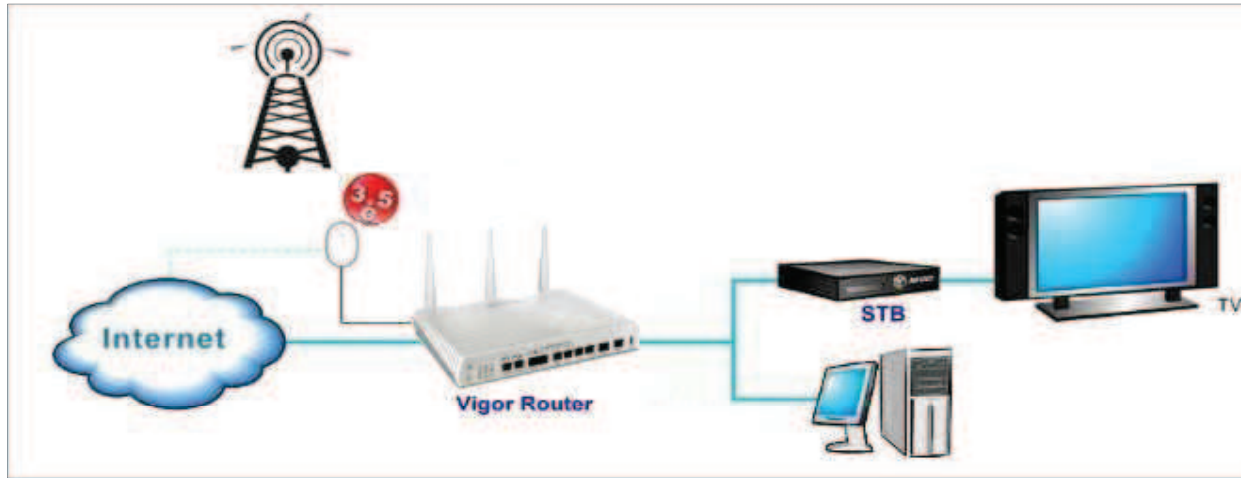

## Vigor Router 3.5G Modems / Mobiles Support List

The following 3.5G modems / mobiles have been tested with Vigor2110 series , Vigor2130 series, Vigor2710 series, Vigor2800 series , Vigor2820 series , Vigor2830 series , **Vigor2850 series , Vigor2910 series , Vigor2920 series, Vigor2955, Vigor3100 series , Vigor3200 series , VigorPro 5510 series, VigorIPPBX 2820 series, VigorIPPBX 3510** and Mandy other standard 3.5G modems / mobiles will also work; please download latest Firmware for your Vigor router.