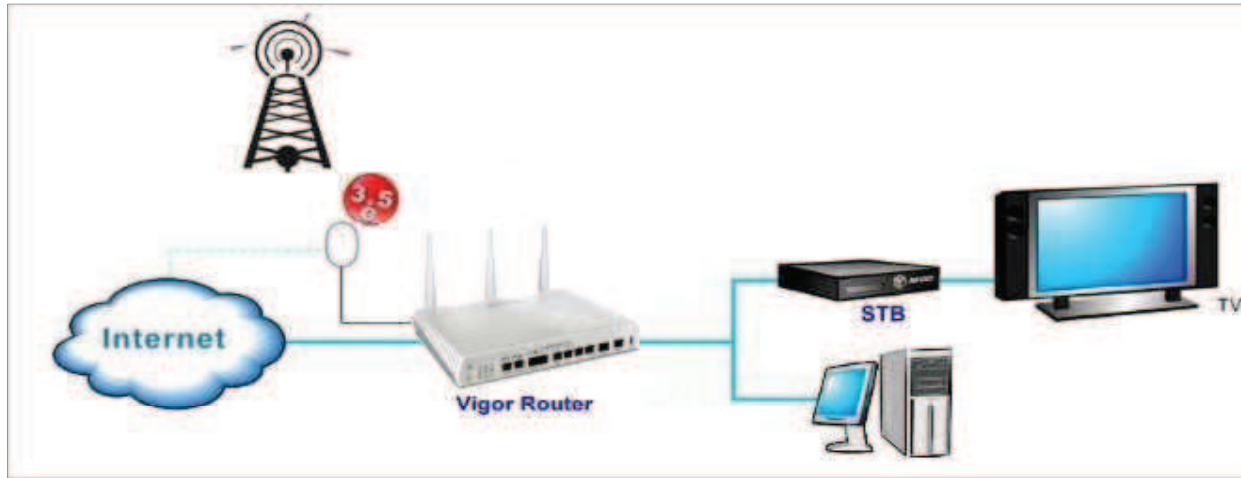

Vigor Router 3.5G Modems / Mobiles Support List

The following 3.5G modems / mobiles have been tested with Vigor2110 series , Vigor2130 series, Vigor2710 series, Vigor2800 series , Vigor2820 series , Vigor2830 series , **Vigor2850 series , Vigor2910 series , Vigor2920 series, Vigor2955, Vigor3100 series , Vigor3200 series , VigorPro 5510 series, VigorIPPBX 2820 series, VigorIPPBX 3510** and Mandy other standard 3.5G modems / mobiles will also work; please download latest Firmware for your Vigor router.